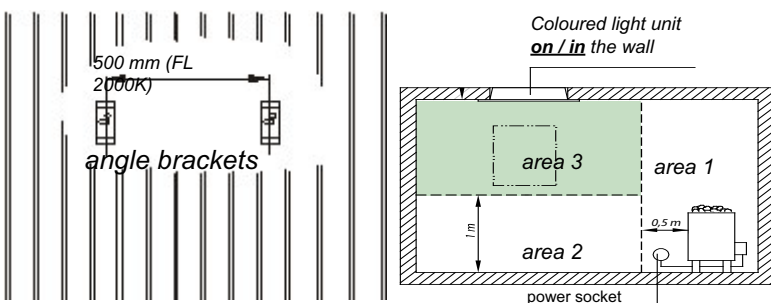

Installation on the cabin wall (only in area 3)

FL 2001 K, Art.-No. 944289
4 special fluorescent lamps ea. 36 W
Dimensions: LWD 1350 x 300 x 90 mm
Installation opening: 1280 x 280 mm
Voltage: 230 V 1N AC 50 Hz
Power consumption: 160 W
Weight: approx. 11,5 kg

Subject to technical modifications