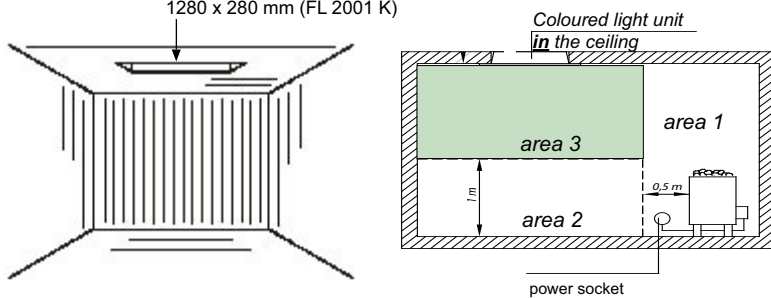

### FL 2000 K

Coloured light unit with four special fluorescent lamps ea. 18 W in colours red, yellow, green and blue. For the fixing onto or in the cabin ceiling or wall. Hinged frame of Abachi wood, which is easy to mount and provides low-maintenance. Structured single pane of safety glass for optimal dispersion of the light spectrum and resulting in consistent illumination of the sauna cabin.

### Technical data

FL 2000 K, Art.-No. 94.4233  
4 special fluorescent lamps ea. 18 W  
Dimensions: LWD 740 x 300 x 90 mm  
Installation opening: 670 x 280 mm  
Voltage: 230 V 1N AC 50 Hz  
Power consumption: 80 W  
Weight: approx. 8,6 kg