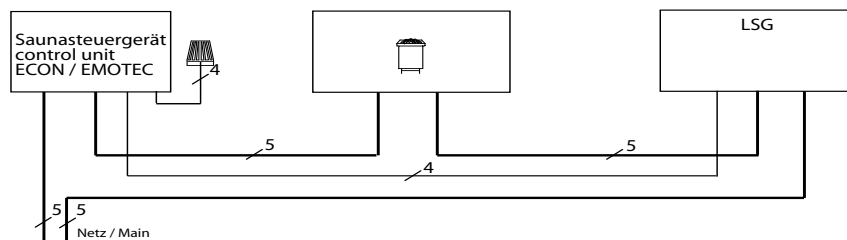

Installation scheme

without vaporizer

CE IP x4 AR 56
MADE IN GERMANY