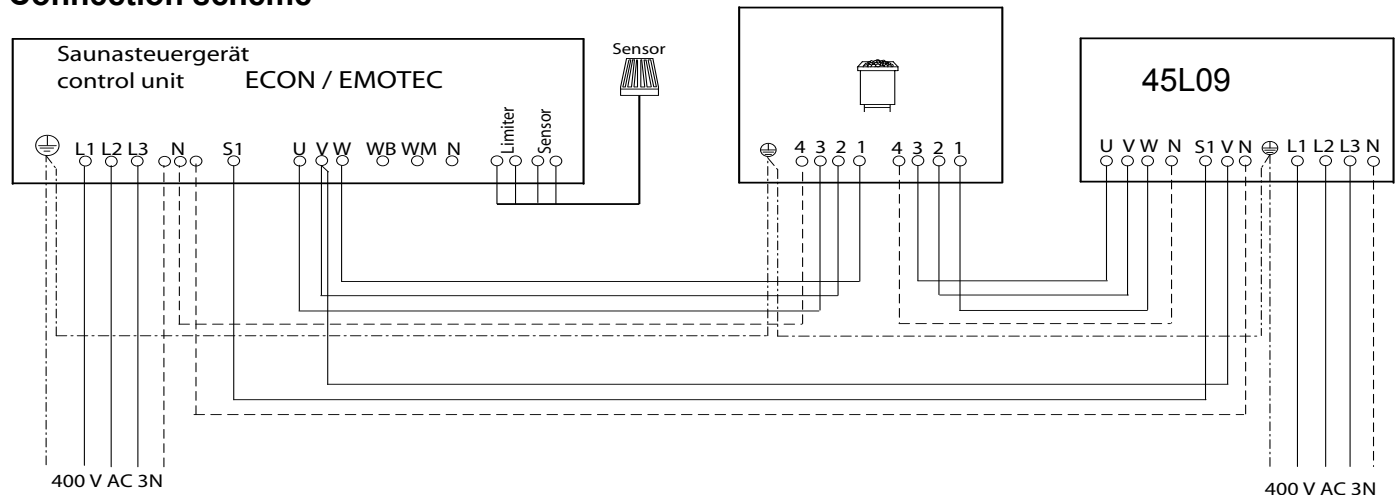

# Power switchgear ECON 45L09

Casing: plastic upper and lower part  
 Dimension H/W/D: 22 / 28 / 8 cm  
 Connection: 400 V 3 N AC 50 Hz  
 Art.NO.: 94.4393  
 Power switchgear to enlarge the switching capacity from a 9kW Control unit in combination with the power switchgear to maximum 18 kW.  
 To combine with sauna control units of the ECON line.

## Installation scheme

### without vaporizer

CE IP x4 AR 56  
 MADE IN GERMANY

## Connection scheme

Subject to technical modifications