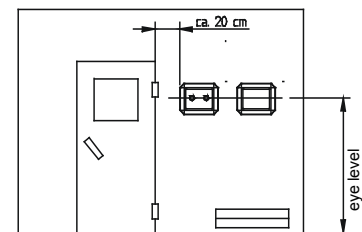

with vaporizer