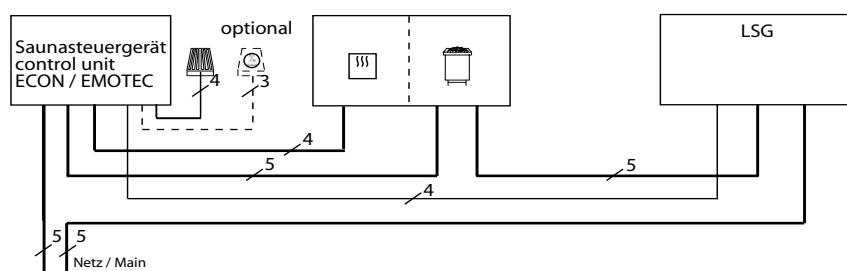

with vaporizer