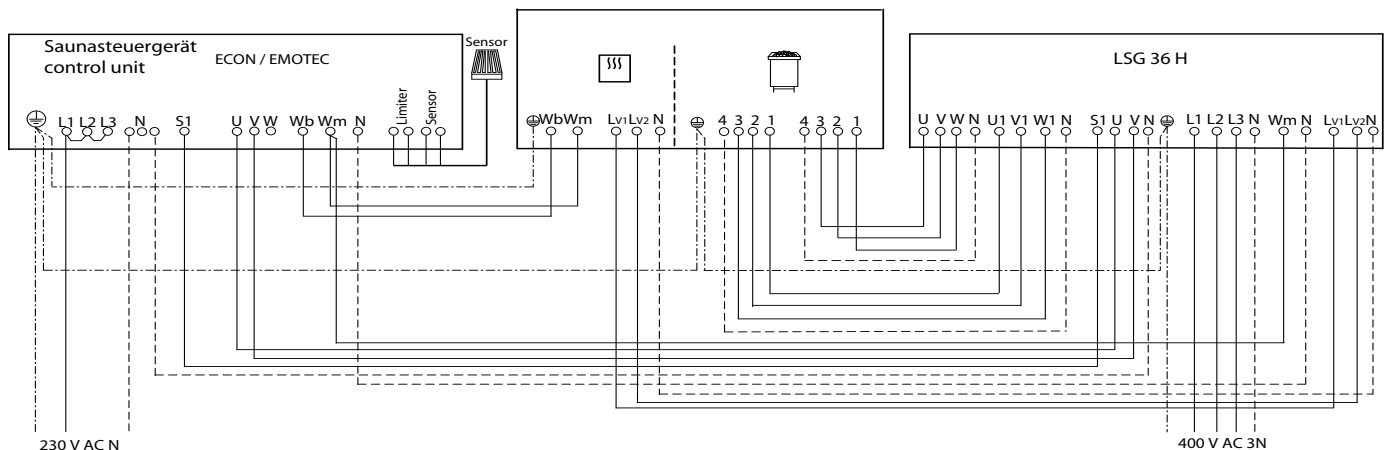

# Power switchgear LSG 36 H

Casing: plastic upper and lower part  
 Dimension H/W/D: 45 x 30 x 14,2 cm  
 Connection : 400 V 3 N AC 50 Hz  
 Art.No.: 94.4230

Power switchgear to enlarge the switching capacity to maximum 36 kW and additional 4 kW vaporizing power. To combine with sauna control units of the Econ or Emotec line.

Only to combine with 2 circuit-wiring sauna stoves. (max. 2 x 18 kW).

## Installation scheme

CE IP x4 AR 56  
 MADE IN GERMANY

## Connection scheme

Subject to technical modifications