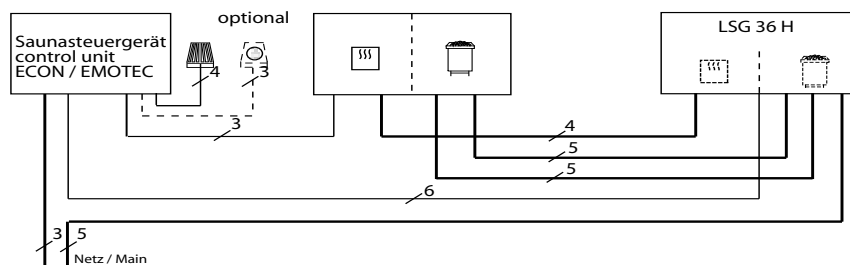

# Power switchgear LSG 36 H

Casing: plastic upper and lower part  
 Dimension H/W/D: 45 x 30 x 14,2 cm  
 Connection : 400 V 3 N AC 50 Hz  
 Art.No.: 94.4230

Power switchgear to enlarge the switching capacity to maximum 36 kW and additional 4 kW vaporizing power. To combine with sauna control units of the Econ or Emotec line.

Only to combine with 2 circuit-wiring sauna stoves. (max. 2 x 18 kW).

## Installation scheme

CE IP x4 AR 56  
 MADE IN GERMANY

## Connection scheme

Subject to technical modifications