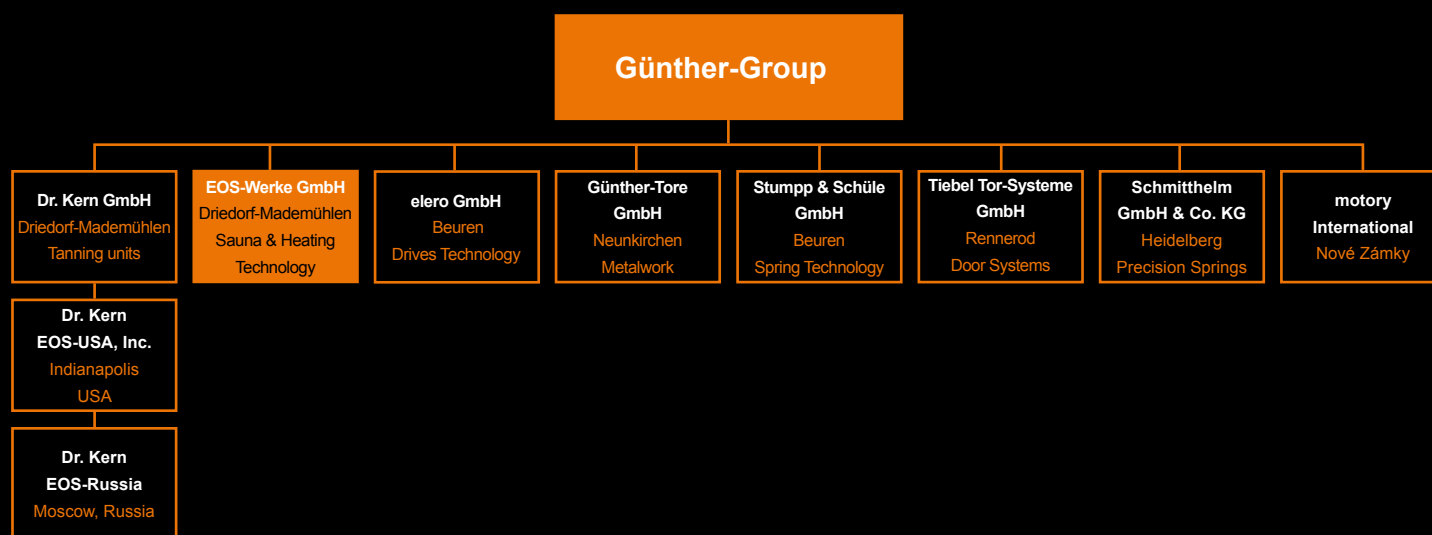

emotion of sauna.

S LINE – powerful design

S-Line – a perfect combination of exclusive design, innovative technology and excellent reliability. The new S-Line redefines exclusive sauna heaters with its clear-cut, minimalistic design and the well-thought selection of the finest quality materials. The exterior design features a striking combination of straight lines, massive yet elegant steel with the raw sauna rocks and steam, making every model of this range to a highlight in every sauna cabin. S-Line heaters are as service-friendly as beautiful – the heating elements are mounted on a rack and may be conveniently removed without the need to remove the rocks. The internal and external shell is completely made of the best quality stainless steel. S-Line heaters are highly versatile – thanks to the various rock stores and different power outputs of the integrated vaporizer (or an optional Steamfix system for an external steam generator) it is possible to select a suitable heater for almost any sauna cabin size and climate preference.

EOS-WERKE GÜNTHER GmbH
Adolf-Weiß-Straße 43
35759 Driedorf-Mademühlen, Germany
Phone: +49 (0) 2775 82-0
Fax: +49 (0) 2775 82-431
info@eos-werke.de · www.eos-werke.de

Your local EOS dealer:

Conception & Design: Welke Consulting Group, Siegen, Germany

S LINE