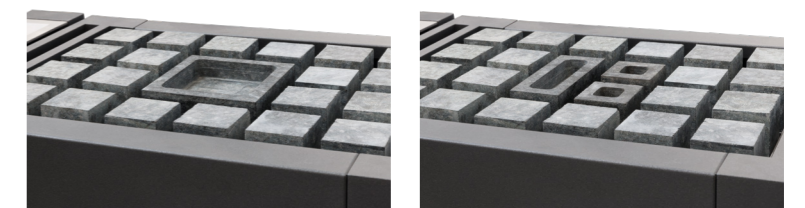

extravagant, versatile, unique

Designer sauna heater for demanding domestic and commercial saunas. The accented minimalist style cubist design is perfectly complemented by the innovative pedestal. Thanks to the flat reverse side in matching design, this heater is ideal for placement directly in front of glass surfaces or in the middle of the sauna cabin.

The colour edition stones have a special heat- and scratch resistant coating that will not discolour however hot things get.

The colour edition stones are included with all Mythos colour edition heaters (white, black, bronze, red, B&W limited edition).

EOS Mythos Cubius Loop stones

Mono/Duo/Quattro

Innovative Cubius Loop stones are manually cut of solid natural soap stone. Literally 'carved in stone' you can enjoy your infusions for much longer using one or several Cubius Loop stones. Cubius and Cubius Loop stones are a great way to enhance your sauna experience!