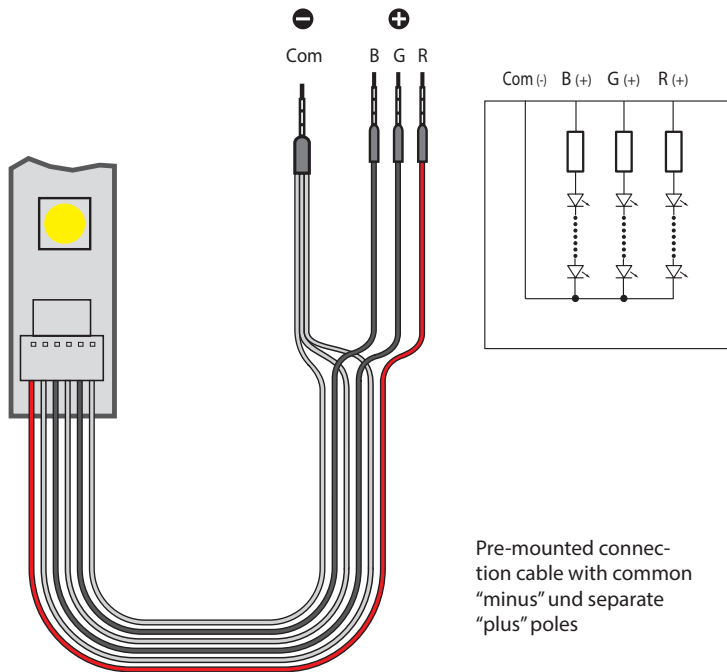

Very high light powerful and brilliant colour reproduction.

Features and benefits:

- Specially designed for steam rooms.
- Very high heat resistance, protection class IP65.
- With mounting holes for quick installation on any flat surface.
- RGB coloured light and warm white light type (3000 K).
- High durability thanks to robust aluminium profile and transparent resin sealing.
- Up to 160 lumen light output per watt
- Dimmable (voltage based)
- Available in 8 lengths from 35,5 to 250 cm.
- Made in Germany quality from EOS

Specifications:

Power rating:	3,0 W - 20 W depending on length <i>(max. 2 A per connection wire)</i>
Voltage:	24 V $\overline{=}$, dimmable
Colour:	RGB (red/green/blue and mixed colours) or warm white (3000 K)
Connection:	RGB - 4 cable ends with ferrules, White light - 2 cable ends with ferrules Pre-assembled 5 m connection cable
Ambient temperature	max. 70 °C <i>(unsuitable for corrosive atmosphere)</i>
Size:	20 x 9 mm (W x H) Length variable 355 - 2500 mm

pre-mounted 5 m
connection cable

mounting holes

U-shape aluminium
profile

Connection

Mounting place in steam baths

Applicable for steam bath cabins in areas such as the cabin ceiling or under the benches.

Never mount it directly above or in the ambient space of steam nozzle and therefore the steam jet.