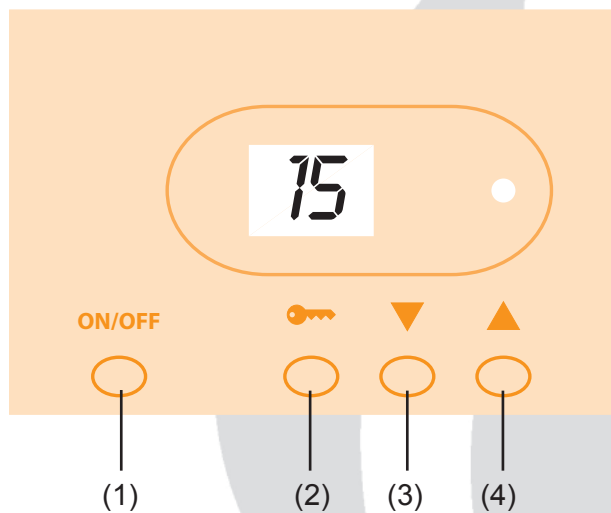

## External control unit for InfraSky

- individual adjustable 30 resp. 60 minute-timer
- Panel with touch keys
- double-digit 7-segment display for time
- LED operation lamp
- Possibility of saving the selected time
- On /Off switch for body fan, if available at the sunbed
- activate / deactivate fan delay
- Switching to coin box operation possible, if a coin box is connected
- Wall mounting

MADE IN GERMANY

Functions of the touch keys:

- 1 = On / Off
- 2 = Body fan on/off
- 3 = Tanning time selection: reducing the value
- 4 = Tanning time selection: increasing the value

Type	Suntec
Power supply	230 V N AC 50 Hz
Display	7-segment LED display
Max. running time	30 minutes resp. 60 minutes
Environmental temperature	0°C to +40°C
Storage temperature	-20°C to +70°C