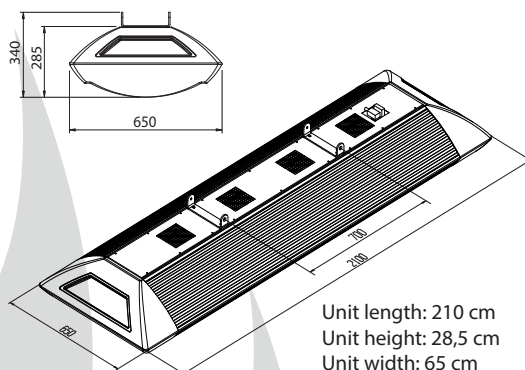

# SunSky 400

to operate with external control Suntec

Sun canopy for private and professional use

- gently tanning with 4 x 400 W high-pressure lamps
- shapely Design, high quality, low maintenance
- ceiling mounted tanning gives enough space for relaxing
- exposure distance of 140 cm gives the feeling of easiness
- available in different colour variations
- Suspension optionally available in 3 different lengths

CE EAC IP20

MADE IN GERMANY

external control Suntec..... code-No. 953892

**Suspension:**

- ceiling distance approx. 210 - 290 mm light gray ..... code-No. 953923
- ceiling distance approx. 410 - 490 mm light gray ..... code-No. 953924
- ceiling distance approx. 610 - 690 mm light gray ..... code-No. 953925
- ceiling distance approx. 210 - 290 mm black..... code-No. 954161
- ceiling distance approx. 410 - 490 mm black..... code-No. 954162
- ceiling distance approx. 610 - 690 mm black..... code-No. 954163
- ceiling distance approx. 210 - 290 mm white..... code-No. 955588
- ceiling distance approx. 410 - 490 mm white..... code-No. 955600
- ceiling distance approx. 610 - 690 mm white..... code-No. 955601

Type	Sunsky 400		
Code No.	95.3853	95.4135	95.5599
Colour	light gray (RAL 9022)	black (RAL 9011)	white (RAL 9016)
UV-burner type	4 x 400 W high-pressure lamp		
Filter type	Hecker T-Safe (clear)		
Power rating, app.	2000 W		
Power supply	230 V N AC		
Mains cable	3 x 2,5 mm <sup>2</sup>		
Fuses	1 x 16 A		
Minimim exhaust ventilation, app.	520 m <sup>3</sup> /h		
Timer control	external control necessary		
Dimensions LxWxH	210 x 65 x 28,5 cm		
Weight, app.	65 kg		