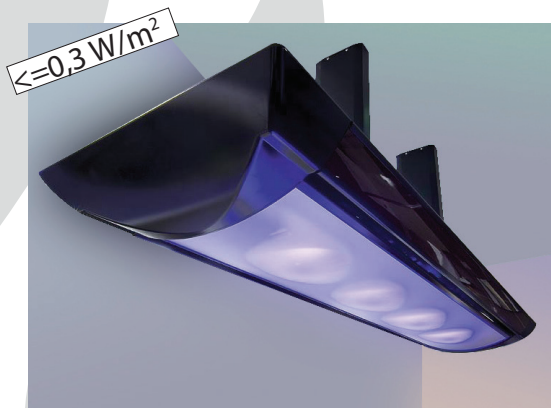

# SunSky 400

to operate with external control Suntec

Sun canopy for private and professional use

- gently tanning with 4 x 400 W high-pressure lamps
- shapely Design, high quality, low maintenance
- ceiling mounted tanning gives enough space for relaxing
- exposure distance of 140 cm gives the feeling of easiness
- available in different colour variations
- Suspension optionally available in 3 different lengths

CE EAC IP20

MADE IN GERMANY

external control Suntec..... code-No. 953892

**Suspension:**

- ceiling distance approx. 210 - 290 mm light gray ..... code-No. 953923
- ceiling distance approx. 410 - 490 mm light gray ..... code-No. 953924
- ceiling distance approx. 610 - 690 mm light gray ..... code-No. 953925
- ceiling distance approx. 210 - 290 mm black..... code-No. 954161
- ceiling distance approx. 410 - 490 mm black..... code-No. 954162
- ceiling distance approx. 610 - 690 mm black..... code-No. 954163
- ceiling distance approx. 210 - 290 mm white..... code-No. 955588
- ceiling distance approx. 410 - 490 mm white..... code-No. 955600
- ceiling distance approx. 610 - 690 mm white..... code-No. 955601

Type	Sunsky 400		
Code No.	95.3853	95.4135	95.5599
Colour	light gray (RAL 9022)	black (RAL 9011)	white (RAL 9016)
UV-burner type	4 x 400 W high-pressure lamp		
Filter type	Hecker T-Safe (clear)		
Power rating, app.	2000 W		
Power supply	230 V N AC		
Mains cable	3 x 2,5 mm <sup>2</sup>		
Fuses	1 x 16 A		
Minimim exhaust ventilation, app.	520 m <sup>3</sup> /h		
Timer control	external control necessary		
Dimensions LxWxH	210 x 65 x 28,5 cm		
Weight, app.	65 kg		