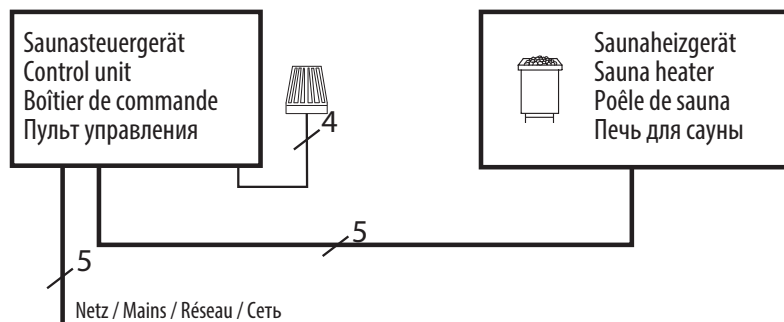

Connection diagram

7,5 - 9,0 kW