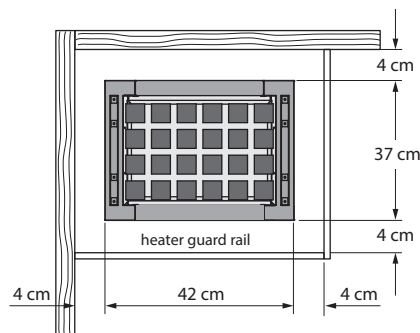

Minimum clearances

Minimal inner sauna cabin height 190 cm.

Accessories

Description	Item no.
Cubius stones, set for S35 white (20 pcs. with frame)	94.5938
Cubius stones, set for S45 white (24 pcs. with frame)	94.5939
Cubius stones 6 cm height, unpainted, 10 pcs pack	94.5627
Cubius stones 10 cm height, unpainted, 10 pcs pack	94.5626
Guard rail S35, inc. wood and mounting brackets	94.5652
Vaporizer Mythos 2 kW, white, left / right	94.5899/5903
Vaporizer Mythos 3 kW, white, left / right	94.5900/5904

Suitable control units

Model	Item no.
Econ D1	94.5202
Econ D2	94.5204
Econ D3	94.5549
Emotec D	94.5559
EmoTouch II Plus	94.5561

Technical specifications

Power	Electrical connection	Connection mains - control unit	Connection control unit - heater
7.5 kW	3N AC 50 Hz 400 V	5 x 2.5 mm²	5 x 1.5 mm²
9.0 kW			

All cross sections of connection cables are minimum diameters in mm² (copper wire).

Spare heating elements

Description	Item no.
For 7.5 kW (5 x 1500 W)	2001.5057
For 9.0 kW (6 x 1500 W)	2000.8085

Item no.	Power	Design	Fuse protection control unit	Fuse protection LSG unit	Dimensions H/W/D, in cm	For sauna cabin size	Min. size air inlet and outlet	Weight without rocks	Stone filling	Power extension required
94.5988	7.5 kW	Pure White	3 x 16 A	3 x 16 A	84 / 42 / 37	8 - 12 m³	35 x 5 cm	34 kg	35 kg	no
94.5897	7.5 kW	Black					35 x 5 cm			
94.5989	9.0 kW	Pure White				35 x 6 cm				
94.5898	9.0 kW	Black				35 x 6 cm