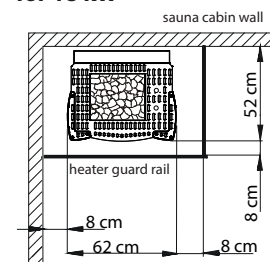

Floor-standing heater with integrated vaporiser

Connection diagram 9 kW

Connection diagram 12 - 15 kW

Connection diagram 18 kW

MADE IN GERMANY

Minimum clearances for 9 to 15 kW

Minimum clearances for 18 kW

Power output	Vaporiser	Electrical connection	Fuse protection for control unit	Fuse protection for LSG unit	Connecting cable mains - control unit	Connecting cable mains - LSG	Connecting cable control unit - heater	Connecting cable LSG - heater	Connecting cable control unit - LSG
9 kW		3N AC 50 Hz 400 V	3 x 16 A	--	5 x 2,5 mm ²	5 x 2,5 mm ²	4 x 1,5 mm ²	--	--
12 kW	2 kW			3 x 16 A				5 x 1,5 mm ²	
15 kW	8 l			3 x 35 A				4 x 1,5 mm ²	5 x 1,5 mm ²
18 kW				3 x 35 A				4 x 1,5 mm ²	5 x 6 mm ²

All cross sections of a line are minimum diameters in mm² (copper wire)

Item no.	Exterior design	Power output	Vaporiser	Heater dimensions HxWxD, mm	For cabin size	Minimum dimensions of air inlet and outlet vents	Weight without stones and package	Stone filling	Power extension (LSG unit) needed	For operation with control units
94.3926	Anthracite pearl effect side panels, smoke quartz glass front panel with fireplace effect	9 kW	2 kW	925 x 620 x 510	10 - 14 m ³	35 x 6 cm	ca. 51 kg	60 kg	no	ECON H1, H2, H3 EMOTEC HCS 9003/DLF EmoTouch II PB/AF/GF
94.3927		12 kW			14 - 18 m ³	35 x 7 cm			yes	
94.3928		15 kW			18 - 25 m ³	35 x 9 cm			yes (LSG 18)	
94.3929		18 kW			24 - 30 m ³	35 x 11 cm			yes (LSG 18)	