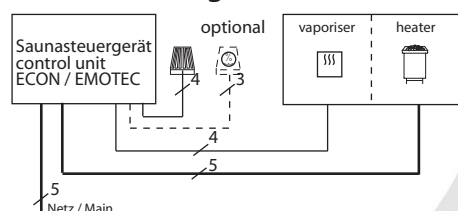

Sauna heater Bi-O Germanius

For domestic and commercial saunas

A luxury class heater with integrated vaporiser for flexible climate forms. Exclusive design with massive aluminium side panels in anthracite pearl effect and curved smoke quartz glass front panel with the unique fireplace light effect. Extra large side air channels and 60 kg large rock store ensure top performance in all situations. The top, real wall and inner parts are made of stainless steel. Optional brackets allow to mount a guard rail directly to the heater.

Floor-standing heater with integrated vaporiser

Connection diagram 9 kW

Connection diagram 12 - 15 kW

Connection diagram 18 kW

MADE IN GERMANY

Minimum clearances for 9 to 15 kW

Minimum clearances for 18 kW

Power output	Vaporiser	Electrical connection	Fuse protection for control unit	Fuse protection for LSG unit	Connecting cable mains - control unit	Connecting cable mains - LSG	Connecting cable control unit - heater	Connecting cable LSG - heater	Connecting cable control unit - LSG
9 kW		3N AC 50 Hz 400 V	3 x 16 A	--	5 x 2,5 mm ²	5 x 2,5 mm ²	4 x 1,5 mm ²	--	--
12 kW	2 kW			3 x 16 A				5 x 1,5 mm ²	
15 kW	8 l			3 x 35 A				4 x 1,5 mm ²	5 x 1,5 mm ²
18 kW				3 x 35 A				4 x 1,5 mm ²	5 x 6 mm ²

All cross sections of a line are minimum diameters in mm² (copper wire)

Item no.	Exterior design	Power output	Vaporiser	Heater dimensions HxWxD, mm	For cabin size	Minimum dimensions of air inlet and outlet vents	Weight without stones and package	Stone filling	Power extension (LSG unit) needed	For operation with control units
94.3926	Anthracite pearl effect side panels, smoke quartz glass front panel with fireplace effect	9 kW	2 kW	925 x 620 x 510	10 - 14 m ³	35 x 6 cm	ca. 51 kg	60 kg	no	ECON H1, H2, H3 EMOTEC HCS 9003/DLF EmoTouch II PB/AF/GF
94.3927		12 kW			14 - 18 m ³	35 x 7 cm			yes	
94.3928		15 kW			18 - 25 m ³	35 x 9 cm			yes (LSG 18)	
94.3929		18 kW			24 - 30 m ³	35 x 11 cm			yes (LSG 18)	