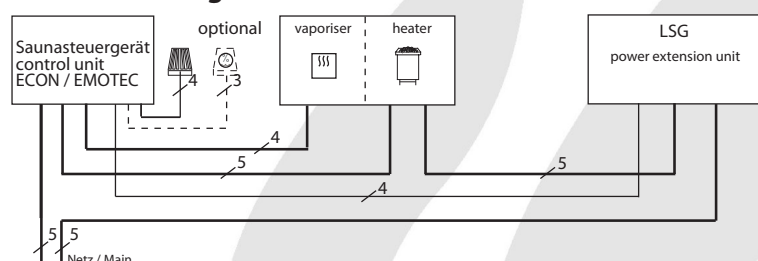

Sauna heater Bi-O Germanius

For domestic and commercial saunas

A luxury class heater with integrated vaporiser for flexible climate forms. Exclusive design with massive aluminium side panels in anthracite pearl effect and curved smoke quartz glass front panel with the unique fireplace light effect. Extra large side air channels and 60 kg large rock store ensure top performance in all situations. The top, real wall and inner parts are made of stainless steel. Optional brackets allow to mount a guard rail directly to the heater.

Floor-standing heater with integrated vaporiser

Connection diagram 9 kW

Connection diagram 12 - 15 kW

Connection diagram 18 kW

MADE IN GERMANY

Minimum clearances for 9 to 15 kW

Minimum clearances for 18 kW

Power output	Vaporiser	Electrical connection	Fuse protection for control unit	Fuse protection for LSG unit	Connecting cable mains - control unit	Connecting cable mains - LSG	Connecting cable control unit - heater	Connecting cable LSG - heater	Connecting cable control unit - LSG
9 kW		3N AC 50 Hz 400 V	3 x 16 A	--	5 x 2,5 mm ²	5 x 2,5 mm ²	4 x 1,5 mm ²	--	--
12 kW	2 kW			3 x 16 A				5 x 1,5 mm ²	
15 kW	8 l			3 x 35 A				4 x 1,5 mm ²	5 x 1,5 mm ²
18 kW				3 x 35 A				4 x 1,5 mm ²	5 x 6 mm ²

All cross sections of a line are minimum diameters in mm² (copper wire)

Item no.	Exterior design	Power output	Vaporiser	Heater dimensions HxWxD, mm	For cabin size	Minimum dimensions of air inlet and outlet vents	Weight without stones and package	Stone filling	Power extension (LSG unit) needed	For operation with control units
94.3926	Anthracite pearl effect side panels, smoke quartz glass front panel with fireplace effect	9 kW	2 kW	925 x 620 x 510	10 - 14 m ³	35 x 6 cm	ca. 51 kg	60 kg	no	ECON H1, H2, H3 EMOTEC HCS 9003/DLF EmoTouch II PB/AF/GF
94.3927		12 kW			14 - 18 m ³	35 x 7 cm			yes	
94.3928		15 kW			18 - 25 m ³	35 x 9 cm			yes (LSG 18)	
94.3929		18 kW			24 - 30 m ³	35 x 11 cm			yes (LSG 18)	