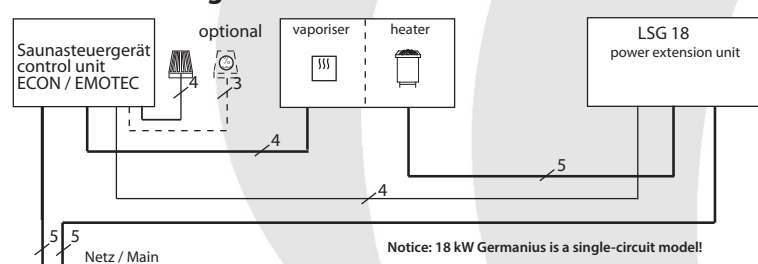

Floor-standing heater with integrated vaporiser

Connection diagram 9 kW

Connection diagram 12 - 15 kW

Connection diagram 18 kW

MADE IN GERMANY

Minimum clearances for 9 to 15 kW

Minimum clearances for 18 kW

Power output	Vaporiser	Electrical connection	Fuse protection for control unit	Fuse protection for LSG unit	Connecting cable mains - control unit	Connecting cable mains - LSG	Connecting cable control unit - heater	Connecting cable LSG - heater	Connecting cable control unit - LSG
9 kW		3N AC 50 Hz 400 V	3 x 16 A	--	5 x 2,5 mm ²	5 x 2,5 mm ²	4 x 1,5 mm ²	--	--
12 kW	2 kW			3 x 16 A				5 x 1,5 mm ²	
15 kW	8 l			3 x 35 A				4 x 1,5 mm ²	5 x 1,5 mm ²
18 kW				3 x 35 A				4 x 1,5 mm ²	5 x 6 mm ²

All cross sections of a line are minimum diameters in mm² (copper wire)

Item no.	Exterior design	Power output	Vaporiser	Heater dimensions HxWxD, mm	For cabin size	Minimum dimensions of air inlet and outlet vents	Weight without stones and package	Stone filling	Power extension (LSG unit) needed	For operation with control units
94.3926	Anthracite pearl effect side panels, smoke quartz glass front panel with fireplace effect	9 kW	2 kW	925 x 620 x 510	10 - 14 m ³	35 x 6 cm	ca. 51 kg	60 kg	no	ECON H1, H2, H3 EMOTEC HCS 9003/DLF EmoTouch II PB/AF/GF
94.3927		12 kW			14 - 18 m ³	35 x 7 cm			yes	
94.3928		15 kW			18 - 25 m ³	35 x 9 cm			yes (LSG 18)	
94.3929		18 kW			24 - 30 m ³	35 x 11 cm			yes (LSG 18)	