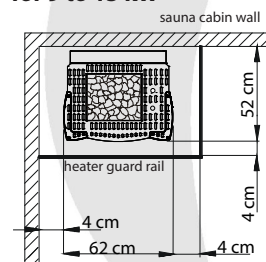

Floor-standing heater with integrated vaporiser

Connection diagram 9 kW

Connection diagram 12 - 15 kW

Connection diagram 18 kW

MADE IN GERMANY

Minimum clearances for 9 to 15 kW

Minimum clearances for 18 kW

Power output	Vaporiser	Electrical connection	Fuse protection for control unit	Fuse protection for LSG unit	Connecting cable mains - control unit	Connecting cable mains - LSG	Connecting cable control unit - heater	Connecting cable LSG - heater	Connecting cable control unit - LSG
9 kW		3N AC 50 Hz 400 V	3 x 16 A	--	5 x 2,5 mm ²	5 x 2,5 mm ²	4 x 1,5 mm ²	--	--
12 kW	2 kW			3 x 16 A				5 x 1,5 mm ²	
15 kW	8 l			3 x 35 A				4 x 1,5 mm ²	5 x 1,5 mm ²
18 kW				3 x 35 A				4 x 1,5 mm ²	5 x 6 mm ²

All cross sections of a line are minimum diameters in mm² (copper wire)

Item no.	Exterior design	Power output	Vaporiser	Heater dimensions HxWxD, mm	For cabin size	Minimum dimensions of air inlet and outlet vents	Weight without stones and package	Stone filling	Power extension (LSG unit) needed	For operation with control units
94.3926	Anthracite pearl effect side panels, smoke quartz glass front panel with fireplace effect	9 kW	2 kW	925 x 620 x 510	10 - 14 m ³	35 x 6 cm	ca. 51 kg	60 kg	no	ECON H1, H2, H3 EMOTEC HCS 9003/DLF EmoTouch II PB/AF/GF
94.3927		12 kW			14 - 18 m ³	35 x 7 cm			yes	
94.3928		15 kW			18 - 25 m ³	35 x 9 cm			yes (LSG 18)	
94.3929		18 kW			24 - 30 m ³	35 x 11 cm			yes (LSG 18)	