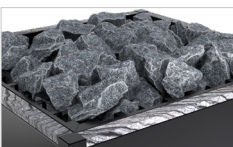

EOS Future

Distinctive character, unique design.

EOS Future stands out through its futuristic design – the handcrafted **polished stainless steel frames** form an attractive contrast to the **elegant matt black finish** and emphasize the futuristic and noble character. The exclusive sauna heater for the dry Finnish sauna is completely inclined. The special feature is that the body appears to be floating above the elegant natural stone base.

You have the choice between **three high-class types of natural stone for the base**: Powerful and gentle at the same time, the elegant natural stone base complements the perfect design. With the optional **matching stone strips at the top part** (Future Stone model), a harmonious overall appearance is created, or you can opt for a modern, linear top part with a matt black finish.

EOS Future – EOSafe L optional

The included **40 kg diabase sauna stones** guarantee constant temperature stability. The **EOSafe L safety system**, which is discreetly designed in black, provides additional safety and can be easily attached to the top of the rock store frame. The optionally available **heater guard rail made of polished stainless steel** is absolutely extraordinary. Separate guard rail brackets are available for an individual safety guard rail.

Nero Impala

Giallo Veneziano

Silver Wave

EOS Future Stone models

EOS Future Stone Nero Impala

EOS Future Stone Giallo Veneziano

EOS Future Stone Silver Wave

EOS Future Nero Impala
Guard rail optional