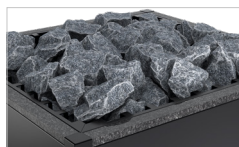

EOS Future

Distinctive character, unique design.

EOS Future stands out through its futuristic design – the handcrafted **polished stainless steel frames** form an attractive contrast to the **elegant matt black finish** and emphasize the futuristic and noble character. The exclusive sauna heater for the dry Finnish sauna is completely inclined. The special feature is that the body appears to be floating above the elegant natural stone base.

You have the choice between **three high-class types of natural stone for the base**: Powerful and gentle at the same time, the elegant natural stone base complements the perfect design. With the optional **matching stone strips at the top part** (Future Stone model), a harmonious overall appearance is created, or you can opt for a modern, linear top part with a matt black finish.

EOS Future – EOSafe L optional

The included **40 kg diabase sauna stones** guarantee constant temperature stability. The **EOSafe L safety system**, which is discreetly designed in black, provides additional safety and can be easily attached to the top of the rock store frame. The optionally available **heater guard rail made of polished stainless steel** is absolutely extraordinary. Separate guard rail brackets are available for an individual safety guard rail.

Nero Impala

Giallo Veneziano

Silver Wave

EOS Future Stone models

EOS Future Stone Nero Impala

EOS Future Stone Giallo Veneziano

EOS Future Stone Silver Wave

EOS Future Nero Impala
Guard rail optional