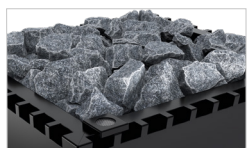

EOS Future

Distinctive character, unique design.

EOS Future stands out through its futuristic design – the handcrafted **polished stainless steel frames** form an attractive contrast to the **elegant matt black finish** and emphasize the futuristic and noble character. The exclusive sauna heater for the dry Finnish sauna is completely inclined. The special feature is that the body appears to be floating above the elegant natural stone base.

You have the choice between **three high-class types of natural stone for the base**: Powerful and gentle at the same time, the elegant natural stone base complements the perfect design. With the optional **matching stone strips at the top part** (Future Stone model), a harmonious overall appearance is created, or you can opt for a modern, linear top part with a matt black finish.

EOS Future – EOSafe L optional

The included **40 kg diabase sauna stones** guarantee constant temperature stability. The **EOSafe L safety system**, which is discreetly designed in black, provides additional safety and can be easily attached to the top of the rock store frame. The optionally available **heater guard rail made of polished stainless steel** is absolutely extraordinary. Separate guard rail brackets are available for an individual safety guard rail.

Nero Impala

Giallo Veneziano

Silver Wave

EOS Future Stone models

EOS Future Stone Nero Impala

EOS Future Stone Giallo Veneziano

EOS Future Stone Silver Wave

EOS Future Nero Impala
Guard rail optional