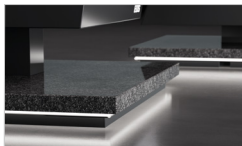

EOS Future

Distinctive character, unique design.

EOS Future stands out through its futuristic design – the handcrafted **polished stainless steel frames** form an attractive contrast to the **elegant matt black finish** and emphasize the futuristic and noble character. The exclusive sauna heater for the dry Finnish sauna is completely inclined. The special feature is that the body appears to be floating above the elegant natural stone base.

You have the choice between **three high-class types of natural stone for the base**: Powerful and gentle at the same time, the elegant natural stone base complements the perfect design. With the optional **matching stone strips at the top part** (Future Stone model), a harmonious overall appearance is created, or you can opt for a modern, linear top part with a matt black finish.

EOS Future – EOSafe L optional

The included **40 kg diabase sauna stones** guarantee constant temperature stability. The **EOSafe L safety system**, which is discreetly designed in black, provides additional safety and can be easily attached to the top of the rock store frame. The optionally available **heater guard rail made of polished stainless steel** is absolutely extraordinary. Separate guard rail brackets are available for an individual safety guard rail.

Nero Impala

Giallo Veneziano

Silver Wave

EOS Future Stone models

EOS Future Stone Nero Impala

EOS Future Stone Giallo Veneziano

EOS Future Stone Silver Wave

EOS Future Nero Impala
Guard rail optional