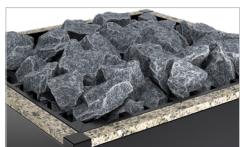

EOS Future

Distinctive character, unique design.

EOS Future stands out through its futuristic design – the handcrafted **polished stainless steel frames** form an attractive contrast to the **elegant matt black finish** and emphasize the futuristic and noble character. The exclusive sauna heater for the dry Finnish sauna is completely inclined. The special feature is that the body appears to be floating above the elegant natural stone base.

You have the choice between **three high-class types of natural stone for the base**: Powerful and gentle at the same time, the elegant natural stone base complements the perfect design. With the optional **matching stone strips at the top part** (Future Stone model), a harmonious overall appearance is created, or you can opt for a modern, linear top part with a matt black finish.

EOS Future – EOSafe L optional

The included **40 kg diabase sauna stones** guarantee constant temperature stability. The **EOSafe L safety system**, which is discreetly designed in black, provides additional safety and can be easily attached to the top of the rock store frame. The optionally available **heater guard rail made of polished stainless steel** is absolutely extraordinary. Separate guard rail brackets are available for an individual safety guard rail.

Nero Impala

Giallo Veneziano

Silver Wave

EOS Future Stone models

EOS Future Stone Nero Impala

EOS Future Stone Giallo Veneziano

EOS Future Stone Silver Wave

EOS Future Nero Impala
Guard rail optional