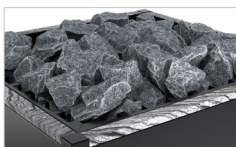

made in Germany 

EOS Vision

Distinctive character, unique design.

The unusual, unique design makes EOS Vision the absolute highlight. The handcrafted **polished stainless steel frames** form an attractive contrast to the **elegant matt black finish** and emphasize the futuristic and noble character. The exclusive sauna heater for the dry Finnish sauna is angled twice in its inclination – the body appears to be floating above the elegant natural stone base.

You have the choice between **three high-class types of natural stone for the base**: Powerful and gentle at the same time, the elegant natural stone base complements the perfect design. With the optional **matching stone strips at the top part** (Vision Stone model), a harmonious overall appearance is created, or you can opt for a modern, linear top part with a matt black finish.

EOS Vision – EOSafe L optional

The included **40 kg diabase sauna stones** guarantee constant temperature stability. The **EOSafe L safety system**, which is discreetly designed in black, provides additional safety and can be easily attached to the top of the rock store frame. The optionally available **heater guard rail made of polished stainless steel** is absolutely extraordinary. Separate guard rail brackets are available for an individual safety guard rail.

Nero Impala

Giallo Veneziano

Silver Wave

EOS Vision Stone models

EOS Vision Stone
Nero Impala

EOS Vision Stone
Giallo Veneziano

EOS Vision Stone
Silver Wave

EOS Vision
Nero Impala
Guard rail optional