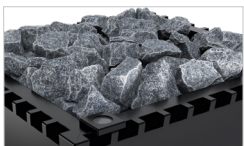

made in Germany 

EOS Vision

Distinctive character, unique design.

The unusual, unique design makes EOS Vision the absolute highlight. The handcrafted **polished stainless steel frames** form an attractive contrast to the **elegant matt black finish** and emphasize the futuristic and noble character. The exclusive sauna heater for the dry Finnish sauna is angled twice in its inclination – the body appears to be floating above the elegant natural stone base.

You have the choice between **three high-class types of natural stone for the base**: Powerful and gentle at the same time, the elegant natural stone base complements the perfect design. With the optional **matching stone strips at the top part** (Vision Stone model), a harmonious overall appearance is created, or you can opt for a modern, linear top part with a matt black finish.

EOS Vision – EOSafe L optional

The included **40 kg diabase sauna stones** guarantee constant temperature stability. The **EOSafe L safety system**, which is discreetly designed in black, provides additional safety and can be easily attached to the top of the rock store frame. The optionally available **heater guard rail made of polished stainless steel** is absolutely extraordinary. Separate guard rail brackets are available for an individual safety guard rail.