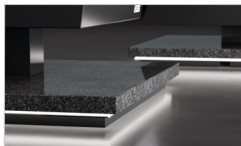

made in Germany 

EOS Vision

Distinctive character, unique design.

The unusual, unique design makes EOS Vision the absolute highlight. The handcrafted **polished stainless steel frames** form an attractive contrast to the **elegant matt black finish** and emphasize the futuristic and noble character. The exclusive sauna heater for the dry Finnish sauna is angled twice in its inclination – the body appears to be floating above the elegant natural stone base.

You have the choice between **three high-class types of natural stone for the base**: Powerful and gentle at the same time, the elegant natural stone base complements the perfect design. With the optional **matching stone strips at the top part** (Vision Stone model), a harmonious overall appearance is created, or you can opt for a modern, linear top part with a matt black finish.

With the optionally available **lighting in the base**, the elegant and floating appearance of the sauna heater series is additionally emphasized and effectively set. Different colour variations can be selected to suit your mood.

EOS Vision – EOSafe L optional

The included **40 kg diabase sauna stones** guarantee constant temperature stability. The **EOSafe L safety system**, which is discreetly designed in black, provides additional safety and can be easily attached to the top of the rock store frame. The optionally available **heater guard rail made of polished stainless steel** is absolutely extraordinary. Separate guard rail brackets are available for an individual safety guard rail.