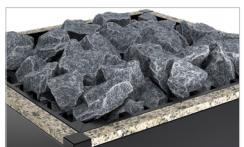

made in Germany 

EOS Vision

Distinctive character, unique design.

The unusual, unique design makes EOS Vision the absolute highlight. The handcrafted **polished stainless steel frames** form an attractive contrast to the **elegant matt black finish** and emphasize the futuristic and noble character. The exclusive sauna heater for the dry Finnish sauna is angled twice in its inclination – the body appears to be floating above the elegant natural stone base.

You have the choice between **three high-class types of natural stone for the base**: Powerful and gentle at the same time, the elegant natural stone base complements the perfect design. With the optional **matching stone strips at the top part** (Vision Stone model), a harmonious overall appearance is created, or you can opt for a modern, linear top part with a matt black finish.

EOS Vision – EOSafe L optional

The included **40 kg diabase sauna stones** guarantee constant temperature stability. The **EOSafe L safety system**, which is discreetly designed in black, provides additional safety and can be easily attached to the top of the rock store frame. The optionally available **heater guard rail made of polished stainless steel** is absolutely extraordinary. Separate guard rail brackets are available for an individual safety guard rail.

Nero Impala

Giallo Veneziano

Silver Wave

EOS Vision Stone models

EOS Vision Stone
Nero Impala

EOS Vision Stone
Giallo Veneziano

EOS Vision Stone
Silver Wave

EOS Vision
Nero Impala
Guard rail optional