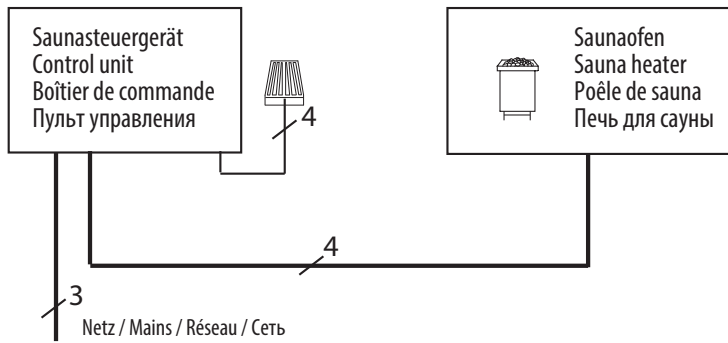

Connection diagram