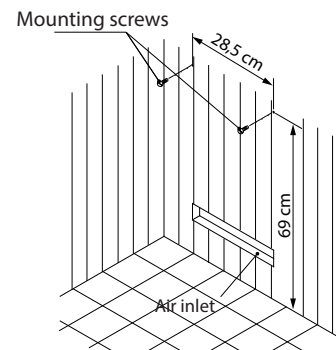

Specifications:

Outer shell:	Stainless steel, polished anthracite pearl effect powder coating
Inner shell:	Corrosion-resistant aluminium-coated steel
Rear wall:	Zinc-plated steel
Stone support grill:	Stainless steel
Terminal box:	Zinc-plated steel, corrosion-resistant
Power rating:	3,0 kW / 3,5 kW
Power supply:	230 V 1N AC 50 Hz
Stone filling:	8 kg, incl. in delivery
Dimensions (HxWxD):	500 x 300 x 215 mm
Installation:	Wall-mounted heater

EMC CE IPx4 MADE IN GERMANY

Connection diagram

Installation example and construction

Minimum clearances

Heater guard must be installed by the cabin manufacturer.

Spare heating elements

Description	Item no.
Heating element (1500W)	2000.8085
Heating element (2000W)	2000.8086

Technical specifications

Power output	Electrical connection	Connection mains- control unit	Connection control unit - heater
3,0 kW	230 V 1N AC	3 x 1,5 mm ²	4 x 1,5 mm ²
3,5 kW			

All cross sections of a line are minimum diameters in mm² (copper wire)

Item no.	Exterior	Power output	Electrical connection	Fuse protection (control unit)	Unit dimensions H/W/D, in cm	For sauna cabin size	Min. size air inlet and outlet	Weight without rocks	Stone fillung	Power extension required
94.5650 94.6028	Stainless steel/ Anthracite	3,0 kW	230 V 1N AC 50Hz	1 x 16 A	50 / 30 / 21,5	~ 3 - 4 m ³	20 x 4 cm	9,2 kg	~ 8 kg	no
94.6864	Stainless steel	3,5 kW				~ 3 - 4,5 m ³				