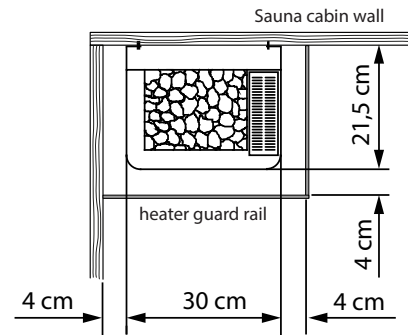

Specifications:

Outer shell:	Stainless steel, polished anthracite pearl effect powder coating
Inner shell:	Corrosion-resistant aluminium-coated steel
Rear wall:	Zinc-plated steel
Stone support grill:	Stainless steel
Terminal box:	Zinc-plated steel, corrosion-resistant
Power rating:	3,0 kW / 3,5 kW
Power supply:	230 V 1N AC 50 Hz
Stone filling:	8 kg, incl. in delivery
Dimensions (HxWxD):	500 x 300 x 215 mm
Installation:	Wall-mounted heater

EMC CE IPx4 MADE IN GERMANY

Connection diagram

Installation example and construction

Minimum clearances

Heater guard must be installed by the cabin manufacturer.

Spare heating elements

Description	Item no.
Heating element (1500W)	2000.8085
Heating element (2000W)	2000.8086

Technical specifications

Power output	Electrical connection	Connection mains- control unit	Connection control unit - heater
3,0 kW	230 V 1N AC	3 x 1,5 mm ²	4 x 1,5 mm ²
3,5 kW			

All cross sections of a line are minimum diameters in mm² (copper wire)

Item no.	Exterior	Power output	Electrical connection	Fuse protection (control unit)	Unit dimensions H/W/D, in cm	For sauna cabin size	Min. size air inlet and outlet	Weight without rocks	Stone fillung	Power extension required
94.5650 94.6028	Stainless steel/ Anthracite	3,0 kW	230 V 1N AC 50Hz	1 x 16 A	50 / 30 / 21,5	~ 3 - 4 m ³	20 x 4 cm	9,2 kg	~ 8 kg	no
94.6864	Stainless steel	3,5 kW				~ 3 - 4,5 m ³				