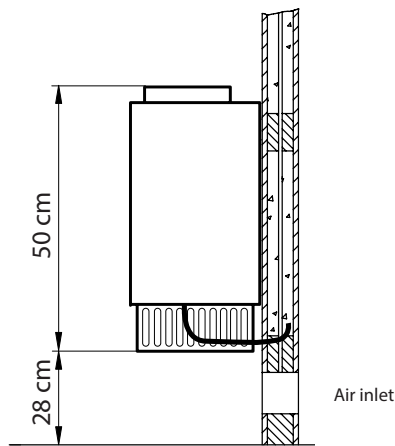

Specifications:

Outer shell:	Stainless steel, polished anthracite pearl effect powder coating
Inner shell:	Corrosion-resistant aluminium-coated steel
Rear wall:	Zinc-plated steel
Stone support grill:	Stainless steel
Terminal box:	Zinc-plated steel, corrosion-resistant
Power rating:	3,0 kW / 3,5 kW
Power supply:	230 V 1N AC 50 Hz
Stone filling:	8 kg, incl. in delivery
Dimensions (HxWxD):	500 x 300 x 215 mm
Installation:	Wall-mounted heater

EMC CE IPx4 MADE IN GERMANY

Connection diagram

Installation example and construction

Minimum clearances

Heater guard must be installed by the cabin manufacturer.

Spare heating elements

Description	Item no.
Heating element (1500W)	2000.8085
Heating element (2000W)	2000.8086

Technical specifications

Power output	Electrical connection	Connection mains- control unit	Connection control unit - heater
3,0 kW	230 V 1N AC	3 x 1,5 mm ²	4 x 1,5 mm ²
3,5 kW			

All cross sections of a line are minimum diameters in mm² (copper wire)

Item no.	Exterior	Power output	Electrical connection	Fuse protection (control unit)	Unit dimensions H/W/D, in cm	For sauna cabin size	Min. size air inlet and outlet	Weight without rocks	Stone fillung	Power extension required
94.5650 94.6028	Stainless steel/ Anthracite	3,0 kW	230 V 1N AC 50Hz	1 x 16 A	50 / 30 / 21,5	~ 3 - 4 m ³	20 x 4 cm	9,2 kg	~ 8 kg	no
94.6864	Stainless steel	3,5 kW				~ 3 - 4,5 m ³				