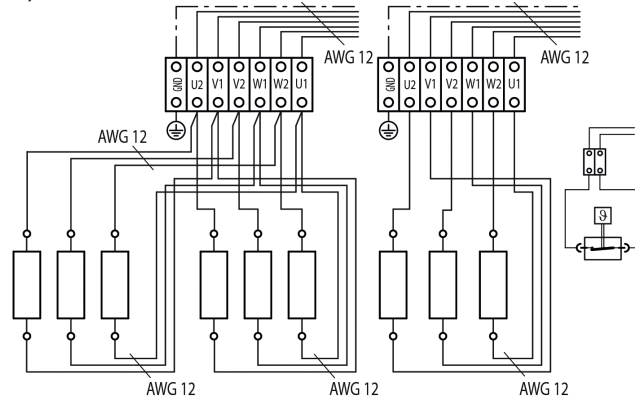

Loop 2

Loop 1

IPx4

Made in Germany

Wiring diagram

12,0 kW = 9x 1333 W
15,0 kW = 9x 1666 W

Accessories (optional)

Description	Item no.
Cubius stones, set for S45 (24 pcs. with frame)	94 5521
Cubius stones 6 cm / 0.2 ft height, 10 pcs pack	94 5627
Cubius stones 8 cm / 0.26 ft height, 10 pcs pack	94 5626
Sauna stones 20 kg / 44 lbs (10 - 15 cm/ 0.3 - 0.5 ft)	94 7340
Mounting brackets for safety guard rail (4-sided), anthracite	94 8960
Mounting brackets for safety guard rail (4-sided), black	94 8961
Mounting brackets for safety guard rail (4-sided), white	94 8962

Technical specifications

Power	Connection voltage	Fuse	Connecting cable
12.0 kW	208V 3PH AC 60 Hz	30 A	12 AWG
15.0 kW		35 A	

All cross sections of connection cables are minimum diameters (copper wire).

Item no.	Power	Design*	Dimensions H/W/D	For sauna cabin size	Min. size air inlet and outlet	Weight without rocks	Stone filling	Power extension required
94 8029	12.0 kW	Anthracite & stainless steel	84 x 50 x 37 cm 2.8 x 1.6 x 1.2 ft	7.4-9.5 sq. m x 1.90 m 79.7-102.3 sq. ft. x 6.2 ft	35 x 7 cm 1.2 x 0.3 ft	39.5 kg 87 lbs	45 kg 99 lbs	no
94 8035	12.0 kW	Anthracite		9.5-13.2 sq. m x 1.9 m 102.3-142 sq. ft. x 6.2 f	35 x 9 cm 1.2 x 0.4 ft			
94 8030	15.0 kW	Anthracite & stainless steel						
94 8036	15.0 kW	Anthracite						