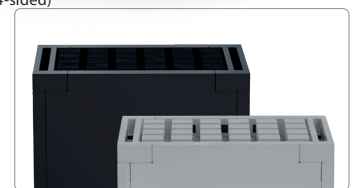

Also available in matt black or white finish