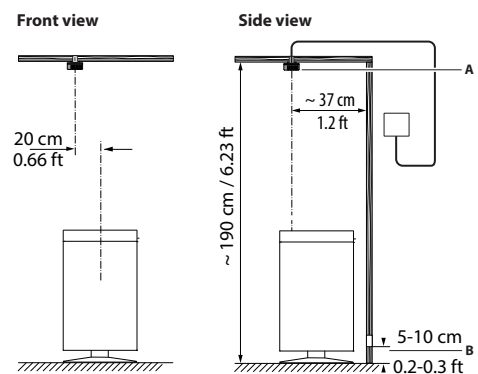

General specs:

Outer shell:	Anthracite finish (with/without brushed steel elements), white or matt black
Inner shell:	Stainless steel
Rock store:	Stainless steel, above heating elements
Terminal box:	Stainless steel, recessed design
Power range:	12.0 kW or 15.0 kW
Power supply:	208V 3PH AC 60 Hz
Dimensions:	84 x 50 x 37 cm / 2.8 x 1.6 x 1.2 ft
Stone filling:	45 kg / 99 lbs, incl. in delivery Cubius stones kit included.
Installation:	Floor-standing

Loop 2

Loop 1

IPx4

Made in Germany

Wiring diagram

12,0 kW = 9x 1333 W
15,0 kW = 9x 1666 W

Accessories (optional)

Description	Item no.
Cubius stones, set for S45 (24 pcs. with frame)	94 5521
Cubius stones 6 cm / 0.2 ft height, 10 pcs pack	94 5627
Cubius stones 8 cm / 0.26 ft height, 10 pcs pack	94 5626
Sauna stones 20 kg / 44 lbs (10 - 15 cm/ 0.3 - 0.5 ft)	94 7340
Mounting brackets for safety guard rail (4-sided), anthracite	94 8960
Mounting brackets for safety guard rail (4-sided), black	94 8961
Mounting brackets for safety guard rail (4-sided), white	94 8962

Technical specifications

Power	Connection voltage	Fuse	Connecting cable
12.0 kW	208V 3PH AC 60 Hz	30 A	12 AWG
15.0 kW		35 A	

All cross sections of connection cables are minimum diameters (copper wire).

Item no.	Power	Design*	Dimensions H/W/D	For sauna cabin size	Min. size air inlet and outlet	Weight without rocks	Stone filling	Power extension required
94 8029	12.0 kW	Anthracite & stainless steel	84 x 50 x 37 cm 2.8 x 1.6 x 1.2 ft	7.4-9.5 sq. m x 1.90 m 79.7-102.3 sq. ft. x 6.2 ft	35 x 7 cm 1.2 x 0.3 ft	39.5 kg 87 lbs	45 kg 99 lbs	no
94 8035	12.0 kW	Anthracite		9.5-13.2 sq. m x 1.9 m 102.3-142 sq. ft. x 6.2 f	35 x 9 cm 1.2 x 0.4 ft			
94 8030	15.0 kW	Anthracite & stainless steel						
94 8036	15.0 kW	Anthracite						

*Design with matt black or matt white finish upon request.

Minimum clearances

Min. inner sauna height 190 cm / 6.23 ft.

A Temperature sensor with safety temperature limiter

B Air inlet

Suitable control unit