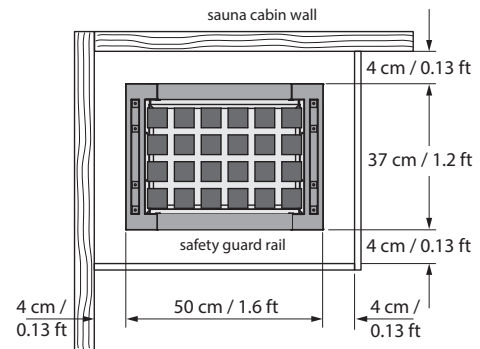

General specs:

Outer shell:	Anthracite finish (with/without brushed steel elements), white or matt black
Inner shell:	Stainless steel
Rock store:	Stainless steel, above heating elements
Terminal box:	Stainless steel, recessed design
Power range:	12.0 kW or 15.0 kW
Power supply:	208V 3PH AC 60 Hz
Dimensions:	84 x 50 x 37 cm / 2.8 x 1.6 x 1.2 ft
Stone filling:	45 kg / 99 lbs, incl. in delivery Cubius stones kit included.
Installation:	Floor-standing

Loop 2

Loop 1

IPx4

Made in Germany

Wiring diagram

12,0 kW = 9x 1333 W
15,0 kW = 9x 1666 W

Accessories (optional)

Description	Item no.
Cubius stones, set for S45 (24 pcs. with frame)	94 5521
Cubius stones 6 cm / 0.2 ft height, 10 pcs pack	94 5627
Cubius stones 8 cm / 0.26 ft height, 10 pcs pack	94 5626
Sauna stones 20 kg / 44 lbs (10 - 15 cm/ 0.3 - 0.5 ft)	94 7340
Mounting brackets for safety guard rail (4-sided), anthracite	94 8960
Mounting brackets for safety guard rail (4-sided), black	94 8961
Mounting brackets for safety guard rail (4-sided), white	94 8962

Technical specifications

Power	Connection voltage	Fuse	Connecting cable
12.0 kW	208V 3PH AC 60 Hz	30 A	12 AWG
15.0 kW		35 A	

All cross sections of connection cables are minimum diameters (copper wire).

Item no.	Power	Design*	Dimensions H/W/D	For sauna cabin size	Min. size air inlet and outlet	Weight without rocks	Stone filling	Power extension required
94 8029	12.0 kW	Anthracite & stainless steel	84 x 50 x 37 cm 2.8 x 1.6 x 1.2 ft	7.4-9.5 sq. m x 1.90 m 79.7-102.3 sq. ft. x 6.2 ft	35 x 7 cm 1.2 x 0.3 ft	39.5 kg 87 lbs	45 kg 99 lbs	no
94 8035	12.0 kW	Anthracite		9.5-13.2 sq. m x 1.9 m 102.3-142 sq. ft. x 6.2 f	35 x 9 cm 1.2 x 0.4 ft			
94 8030	15.0 kW	Anthracite & stainless steel						
94 8036	15.0 kW	Anthracite						

*Design with matt black or matt white finish upon request.

Minimum clearances

Min. inner sauna height 190 cm / 6.23 ft.

A Temperature sensor with safety temperature limiter

B Air inlet

Suitable control unit