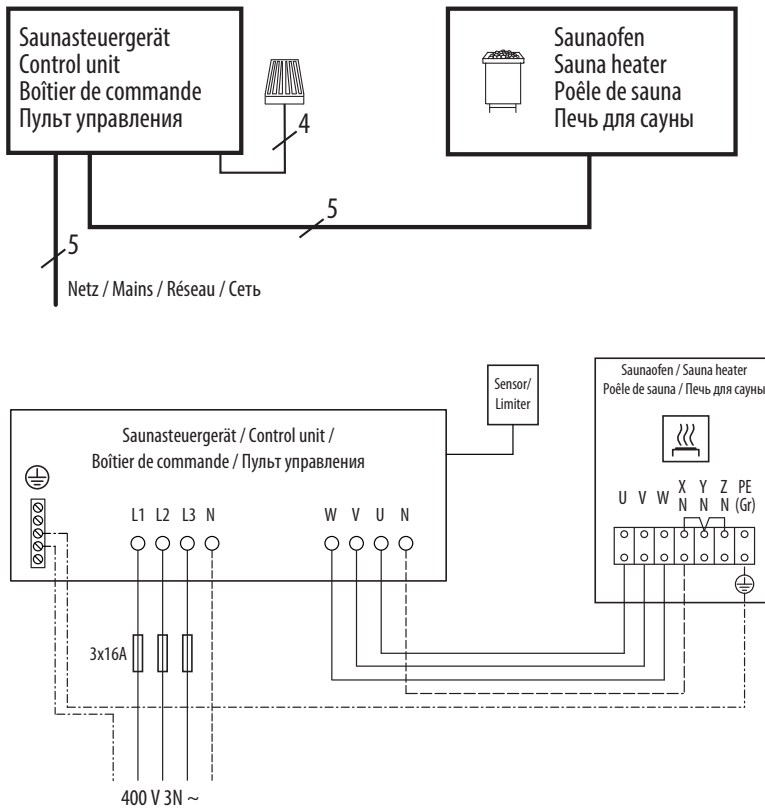

Connection diagram

6,0 - 9,0 kW