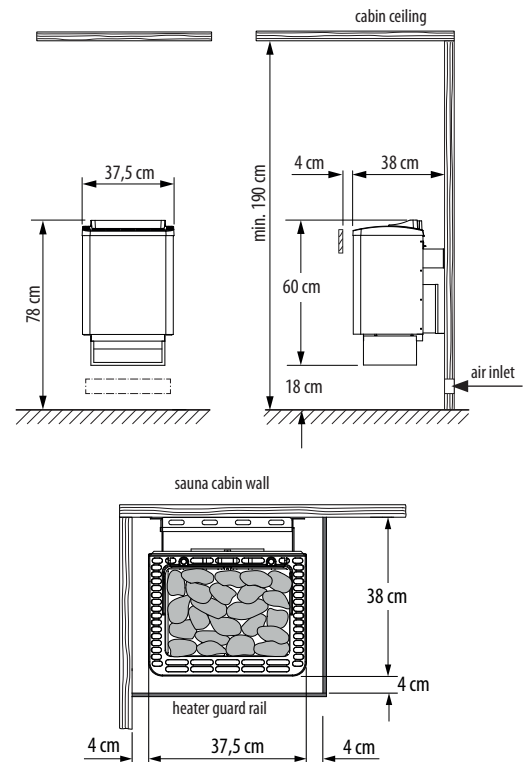

Specifications:

Outer shell:	Steel with anthracite pearl effect powder-coating (scratch-resistant)
Inner shell:	Stainless steel
Top:	Die-cast aluminium top, anthracite pearl effect coated
Rear wall:	Zinc-plated steel
Stone support grill:	Stainless steel
Terminal box:	Zinc-plated steel, corrosion-resistant
Power range:	6,0 7,5 9,0 kW
Power supply:	400 V 3N ~ 50/60 Hz
Rock store volume:	approx. 18 kg (calibre 50-100 mm) (Sauna stones optionally available)
Dimensions (H x W x D):	600 x 375 x 360 mm
Installation:	Floor-standing

Connection diagram

6,0 - 9,0 kW

Minimum clearances

Spare heating elements

Description	Item no.
for 6,0 kW (5 x 1500W)	2000 8085
for 7,5 kW (6 x 1500 W)	2000 8085
for 9,0 kW (6 x 1500 W)	2000 8085

Technical specifications

Item no..	Power output	Electrical connection	Fuse protection control unit	Dimensions H/W/D, in cm	For sauna cabin size	Min. size air inlet and outlet	Weight without rocks	Stone filling	Connection mains - control unit	Connection control unit - heater	Power extension required
94 5688	6,0 kW	400 V 3N ~ 50/60 Hz	3 x 16 A	60 / 37,5 / 38	6 - 8 m ³	35 x 4 cm	11,0 kg	~18 kg	5 x 2,5 mm ²	5 x 1,5 mm ²	no
94 5689	7,5 kW				7 - 10 m ³	35 x 5 cm					
94 5690	9,0 kW				9 - 14 m ³	35 x 6 cm					

All cross sections of a line are minimum diameters in mm² (copper wire).

Suitable control units

Model
EOS Econ D series
EOS Compact D series
EOS EmoTec D series
EOS EmoStyle D series
EOS EmoTouch 3 series
EOS U-Command series