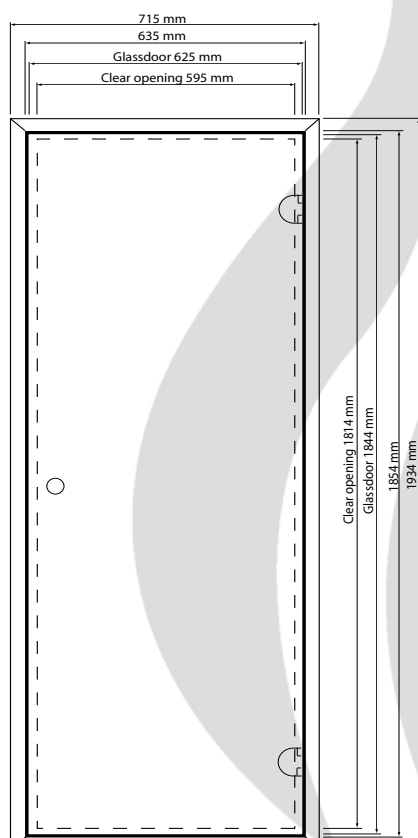

Sauna door Basic / Premium

Safety glass door with :

- Door hinge
- Door seal
- Door knob made by stainless steel and beech tree
- Door magnet
- Spruce wooden framework

Basic
limpid

Basic
bronze

Premium
limpid

hinge / edge

Art.No	Type	Color of glass	Strike plate	Size of glas door	Strength of the glass	Outer dimension of wooden framework	Inner dimension of wooden framework	for wall thickness
94.4119	Basic	limpid	Door knob beech tree	1844 x 625 mm	6 mm	1934 x 715 mm	1814 x 595 mm	40 mm
94.4127	Basic	bronze			8 mm			
94.4128	Premium	limpid	Door knob stainless steel and beech tree					