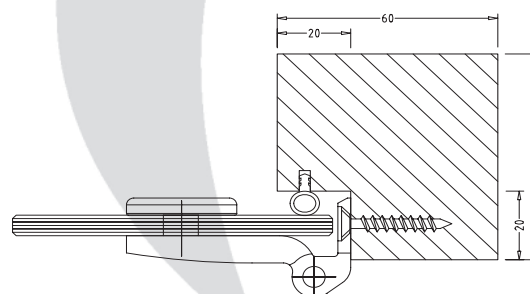

Sauna door Basic / Premium

Safety glass door with :

- Door hinge
- Door seal
- Door knob made by stainless steel and beech tree
- Door magnet
- Spruce wooden framework

Basic
limpid

Basic
bronze

Premium
limpid

hinge / edge

Art.No	Type	Color of glass	Strike plate	Size of glas door	Strength of the glass	Outer dimension of wooden framework	Inner dimension of wooden framework	for wall thickness
94.4119	Basic	limpid	Door knob beech tree	1844 x 625 mm	6 mm	1934 x 715 mm	1814 x 595 mm	40 mm
94.4127	Basic	bronze			8 mm			
94.4128	Premium	limpid	Door knob stainless steel and beech tree					