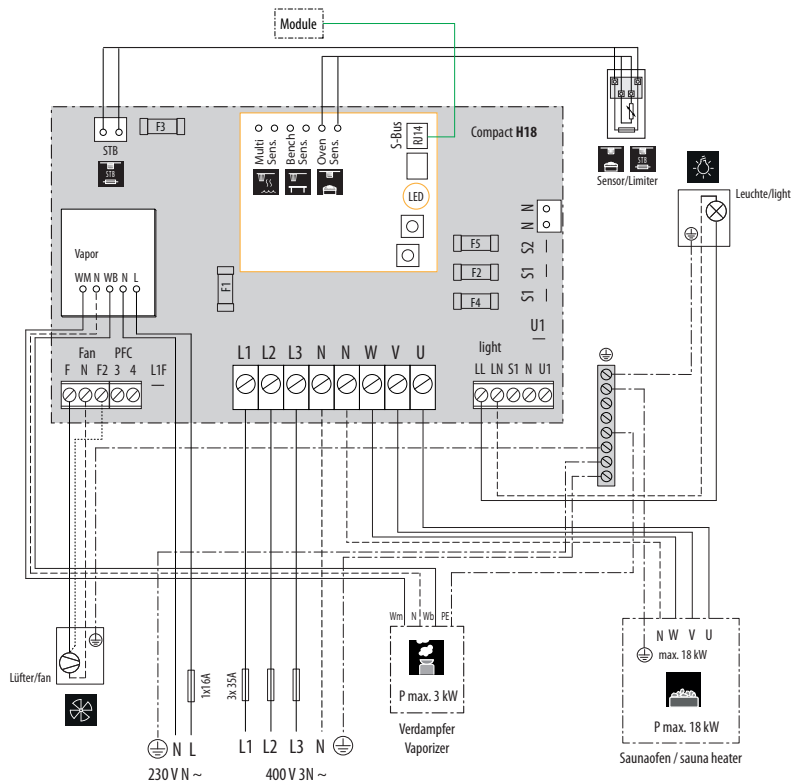

EOS Compact H18

Sauna control unit for dry Finnish sauna operation with 18 kW capacity

Electronic control unit for dry and humid sauna operation.

Compact H18 stands out through 18 kW switching capacity and combines advanced features with great simplicity in use. Great for commercial use.

Your advantages:

- Easy to use thanks to the 3,5" TFT colour display, intuitive UI and direct access to all essential functions.
- Modern design housing in two finishes.
- 18 kW capacity in one unit - ideal for heaters up to 18 kW.
- Flexible installation - recessed or on-surface mounting.
- 4 user profiles with pre-programmed settings.
- Potential-free output (PFC) with various switching options.
- Numerous additional functions via extensions, e.g. remote control, energy saving and others.
- Made in Germany quality by EOS.

Specifications and features:

Housing:	Plastic, white or anthracite design
Temperature control:	30 - 115 °C
Heating time limitation:	6 h, 12 h, 18 h or unlimited
Time pre-selection:	yes, up to 24 h
Dimensions (HxWxD):	220 x 255 x 90 mm
Switching capacity:	18 kW, extendable (3 kW vaporizer)
Light output:	230V N ~, dimmable or 24DC for Meanwell PWM drivers
Fan output:	230V N ~, adjustable
Power supply:	400 V 3N ~ 50/60 Hz
Installation:	Wall-mounting or semi-recessed
Other functions:	EOSafe support, access restriction, remote start, BMS integration (KNX/Modbus), Eco / Hot function, dry contact, error messages and others.

Connection overview

Place of installation

Sensor installation

For saunas:

Make sure to also check the installation manual of the sauna heater. It may contain deviating instructions for sensor position.

Options and extensions