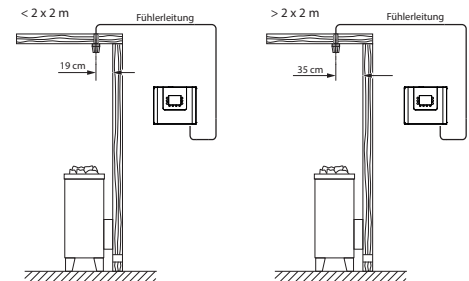

Specifications and features:

Housing:	Plastic, white or anthracite design
Temperature control:	30 - 115 °C
Heating time limitation:	6 h, 12 h, 18 h or unlimited
Time pre-selection:	yes, up to 24 h
Dimensions (HxWxD):	220 x 255 x 90 mm
Switching capacity:	18 kW, extendable (3 kW vaporizer)
Light output:	230V N ~, dimmable or 24DC for Meanwell PWM drivers
Fan output:	230V N ~, adjustable
Power supply:	400 V 3N ~ 50/60 Hz
Installation:	Wall-mounting or semi-recessed
Other functions:	EOSafe support, access restriction, remote start, BMS integration (KNX/Modbus), Eco / Hot function, dry contact, error messages and others.

Connection overview

Place of installation

Sensor installation

For saunas:

Make sure to also check the installation manual of the sauna heater. It may contain deviating instructions for sensor position.

Options and extensions

Technical specifications

Item no.	Colour	Electrical connection	Switching capacity	Power extension	Temper. control range	Output for light and fan	Heating time limitation	Dimensions H/W/D in cm	Ambient temperature in operation	Weight without packing
94 7448	anthracite	400 V 3N ~ 50/60 Hz	18 kW, extendable	possible via PEB units	Finnish mode 30° - 115 °C Humid mode 30° - 70°C	yes / yes	6 h, 12 h, 18 h, ∞	22 / 25,5 / 9	-10 to +40 °C	2,5 kg
94 7446	white									