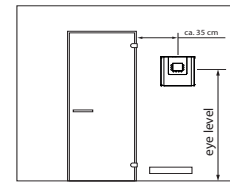

Specifications and features:

Housing:	Plastic, white or anthracite design
Temperature control:	30 - 115 °C
Heating time limitation:	6 h, 12 h, 18 h or unlimited
Time pre-selection:	yes, up to 24 h
Dimensions (HxWxD):	220 x 255 x 90 mm
Switching capacity:	18 kW, extendable (3 kW vaporizer)
Light output:	230V N ~, dimmable or 24DC for Meanwell PWM drivers
Fan output:	230V N ~, adjustable
Power supply:	400 V 3N ~ 50/60 Hz
Installation:	Wall-mounting or semi-recessed
Other functions:	EOSafe support, access restriction, remote start, BMS integration (KNX/Modbus), Eco / Hot function, dry contact, error messages and others.

Connection overview

Place of installation

Sensor installation

For saunas:

Make sure to also check the installation manual of the sauna heater. It may contain deviating instructions for sensor position.

Options and extensions