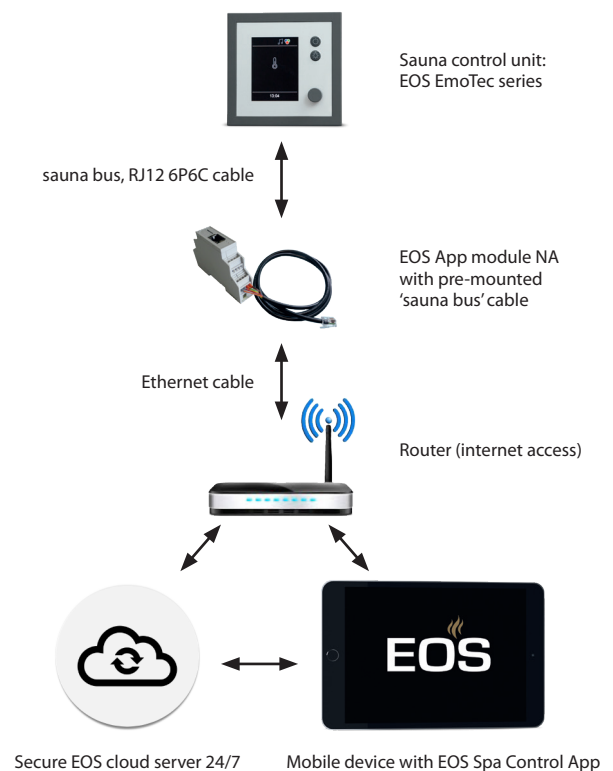

EOS

made in Germany 

EOS App module NA

Comfortable remote sauna control from your mobile device

With the EOS Spa Control App, sauna cabins can be conveniently from your smartphone or a tablet PC through the EOS App module while on the move.

A quick check of the current temperature or remaining heating time is easily possible.

The App features different preset profiles, which can be customized with just a few clicks.

The **EOS Spa Control App** will automatically detect the paired sauna control unit and adjust its interface for a simple and intuitive operation. Works on dynamic IP basis. Status LED for connection and network activity. Automatic firmware updates.

Features and benefits:

- ✓ Sauna control from any location worldwide thanks to the operation on dynamic IP address basis (requires internet access).
- ✓ EOS Spa Control App with simple self-explaining setup and intuitive operation.
- ✓ Simple and fast installation thanks to the compact cap rail housing with pre-mounted sauna bus cable for connection to the sauna control unit (plug & play).
- ✓ Simple and intuitive operation.
- ✓ Very high protection by communication and data storage.
- ✓ Automatic firmware updates.
- ✓ No additional power supply.
- ✓ For Android and Apple iOS mobile devices.
- ✓ UL certified.
- ✓ Item no. 94 9081

Delivery does not include a smartphone or a tablet

Functional diagram:

EOS Spa Control App
for mobile devices

Further technical information available at:
www.eos-sauna.com/us/app