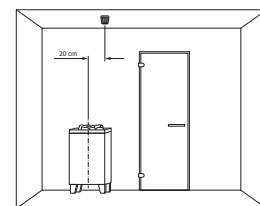

Connection overview

Connection diagram

Technical specifications

Item no.	Electrical connection	Switching capacity	Power extension via LSG unit	Temper. control range	Start time pre-selection	Output for light and fan	Heating time limitation	Dimensions H/W/D in cm	Ambient temperature in operation	Weight without packing
94.5843	400 V 3N AC 50Hz	9,0 kW resistive load, vaporizer max. 3 kW	yes	30 - 115 °C dry mode 30 - 70°C Bi-0 mode	up to 24 hrs	max. 100 W each	6 h, 12 h, ∞ 30 min. afterheating	22 / 25 / 5,8	-10 to +40 °C	1,0 kg

* NOTICE: no fans with motors with capacitor

Druck-Nr.: 29344631 02.16

Technical changes reserved

Installation

Wall cut-out (aperture) by semi-recessed mounting

Sensor installation

For saunas:

Spare parts and accessories