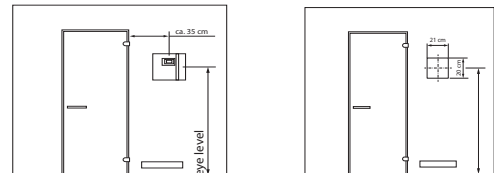

Installation

Wall cut-out (aperture) by semi-recessed mounting