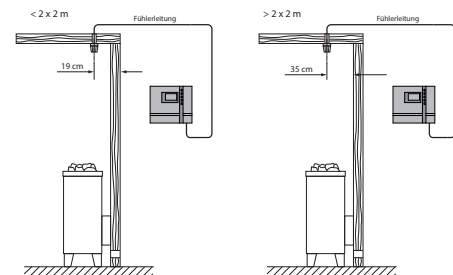

Connection overview

Connection diagram

Technical specifications

Item no.	Electrical connection	Switching capacity	Power extension via LSG unit	Temper. control range	Start time pre-selection	Output for light and fan	Heating time limitation	Dimensions H/W/D in cm	Ambient temperature in operation	Weight without packing
94.5843	400 V 3N AC 50Hz	9,0 kW resistive load, vaporizer max. 3 kW	yes	30 - 115 °C dry mode 30 - 70°C Bi-0 mode	up to 24 hrs	max. 100 W each	6 h, 12 h, ∞ 30 min. afterheating	22 / 25 / 5,8	-10 to +40 °C	1,0 kg

* NOTICE: no fans with motors with capacitor

Druck-Nr.: 29344631 02.16

Technical changes reserved

Installation

Wall cut-out (aperture) by semi-recessed mounting

Sensor installation

For saunas:

Spare parts and accessories

Description	Item no.
Temperature sensor, 2 m cable	607570
2nd temperature sensor	944389
Humidity sensor	909479
Remote switch module	945782
Button strip	20014892
Housing (upper side)	20014891
Housing (bottom side)	20014890
Display cover 1 (front)	20014913
Cover 2 (buttons)	20014915
Switch-Off rocker switch	20013652