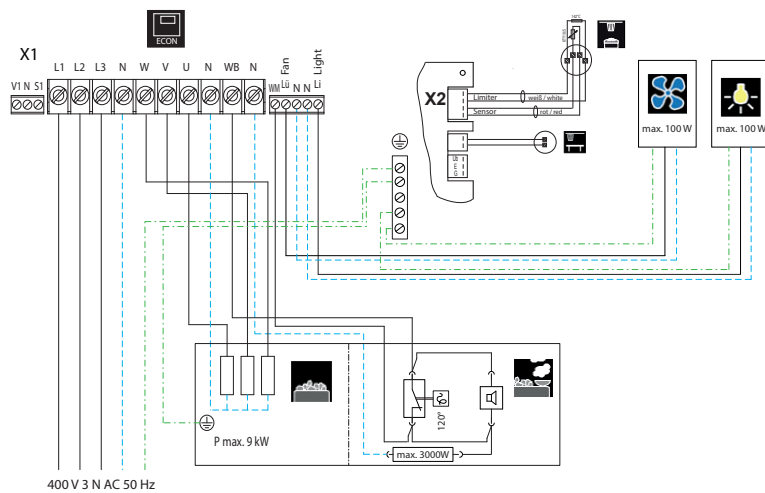

Specifications and features:

Housing:	plastic, crème-white
Display:	LCD display 65 x 33 mm, multiline, alpha-numeric, with backlighting
Menu navigation:	12 languages (DE, EN, FR, ES, IT, NL, RU, PL, FI, SE, SLO, CZ)
Temperature control:	30 - 115°C dry mode, 30 - 70°C humid mode
Humidity control:	proportional (10 steps), or relative humidity control with the optional F2 sensor
Heating time:	6 hours, 12 hours or unlimited
Afterheating:	30 min. after humid operation
Temperature limitation:	142 °C safety overheating limitation
Switching capacity:	up to 9 kW
Power supply:	400 V 3N AC 50 Hz
Installation:	wall-mounting or semi-recessed
Functions:	Support for 2nd sensor and humidity sensor, Output for cabin lighting (max. 100 W), Output for ventilation fan (max. 100 W), Holiday home mode, remote switching, Child lock (keypad lock), Error messages in clear text, Life-Guard, Data retention by power loss (24 h).

Connection overview

Connection diagram

Technical specifications

Item no.	Electrical connection	Switching capacity	Power extension via LSG unit	Temper. control range	Start time pre-selection	Output for light and fan	Heating time limitation	Dimensions H/W/D in cm	Ambient temperature in operation	Weight without packing
94.5843	400 V 3N AC 50Hz	9,0 kW resistive load, vaporizer max. 3 kW	yes	30 - 115 °C dry mode 30 - 70°C Bi-0 mode	up to 24 hrs	max. 100 W each	6 h, 12 h, ∞ 30 min. afterheating	22 / 25 / 5,8	-10 to +40 °C	1,0 kg

* NOTICE: no fans with motors with capacitor

Druck-Nr.: 29344631 02.16

Technical changes reserved

Installation

Wall cut-out (aperture) by semi-recessed mounting

Sensor installation

For saunas:

Spare parts and accessories