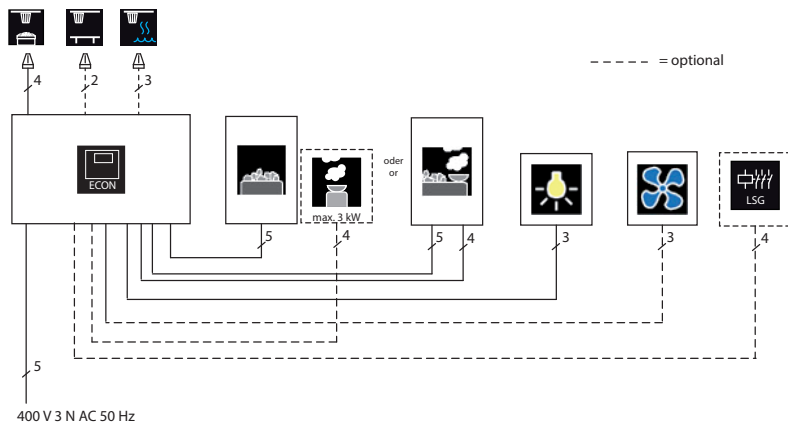

ECON H4

Sauna control unit for dry & humid sauna. For commercial saunas.

Electronic sauna control unit with large LCD display with multi-language menu navigation. For dry & humid saunas.

Your advantages:

- Large alpha-numeric multi-line LCD display with 12 language menu navigation. All functions at a glance
- Modern, slim housing design, only 58 mm thickness
- Remote switching possible, holiday home mode
- Made in Germany quality from EOS

Specifications and features:

Housing:	plastic, crème-white
Display:	LCD display 65 x 33 mm, multiline, alpha-numeric, with backlighting
Menu navigation:	12 languages (DE, EN, FR, ES, IT, NL, RU, PL, FI, SE, SLO, CZ)
Temperature control:	30 - 115°C dry mode, 30 - 70°C humid mode
Humidity control:	proportional (10 steps), or relative humidity control with the optional F2 sensor
Heating time:	6 hours, 12 hours or unlimited
Afterheating:	30 min. after humid operation
Temperature limitation:	142 °C safety overheating limitation
Switching capacity:	up to 9 kW
Power supply:	400 V 3N AC 50 Hz
Installation:	wall-mounting or semi-recessed
Functions:	Support for 2nd sensor and humidity sensor, Output for cabin lighting (max. 100 W), Output for ventilation fan (max. 100 W), Holiday home mode, remote switching, Child lock (keypad lock), Error messages in clear text, Life-Guard, Data retention by power loss (24 h).

Connection overview

Connection diagram

Technical specifications

Item no.	Electrical connection	Switching capacity	Power extension via LSG unit	Temper. control range	Start time pre-selection	Output for light and fan	Heating time limitation	Dimensions H/W/D in cm	Ambient temperature in operation	Weight without packing
94.5843	400 V 3N AC 50Hz	9,0 kW resistive load, vaporizer max. 3 kW	yes	30 - 115 °C dry mode 30 - 70°C Bi-0 mode	up to 24 hrs	max. 100 W each	6 h, 12 h, ∞ 30 min. afterheating	22 / 25 / 5,8	-10 to +40 °C	1,0 kg